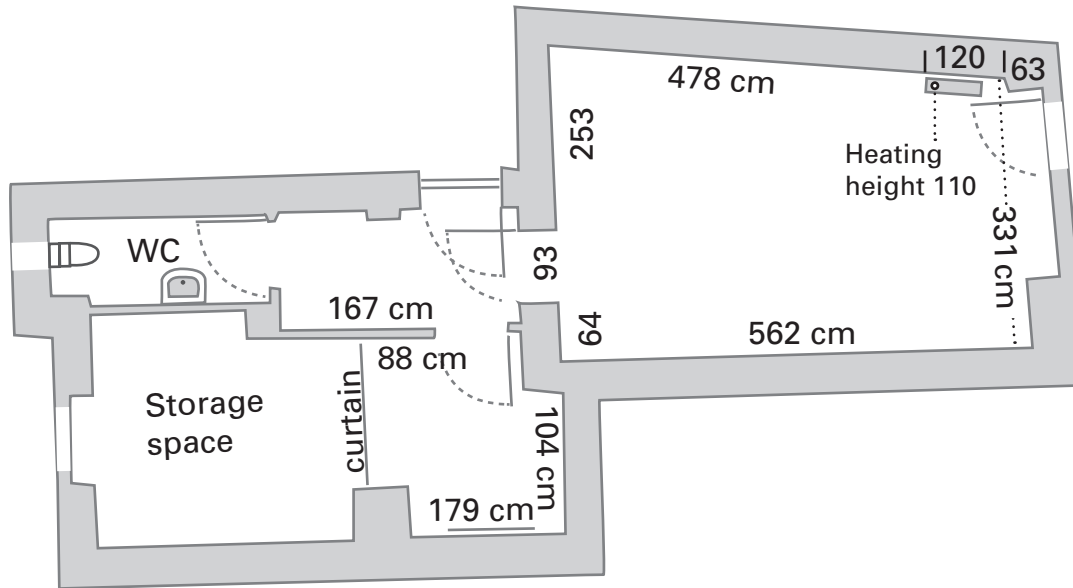

Toolbox

Height Sealink: 290 cm

View from outside